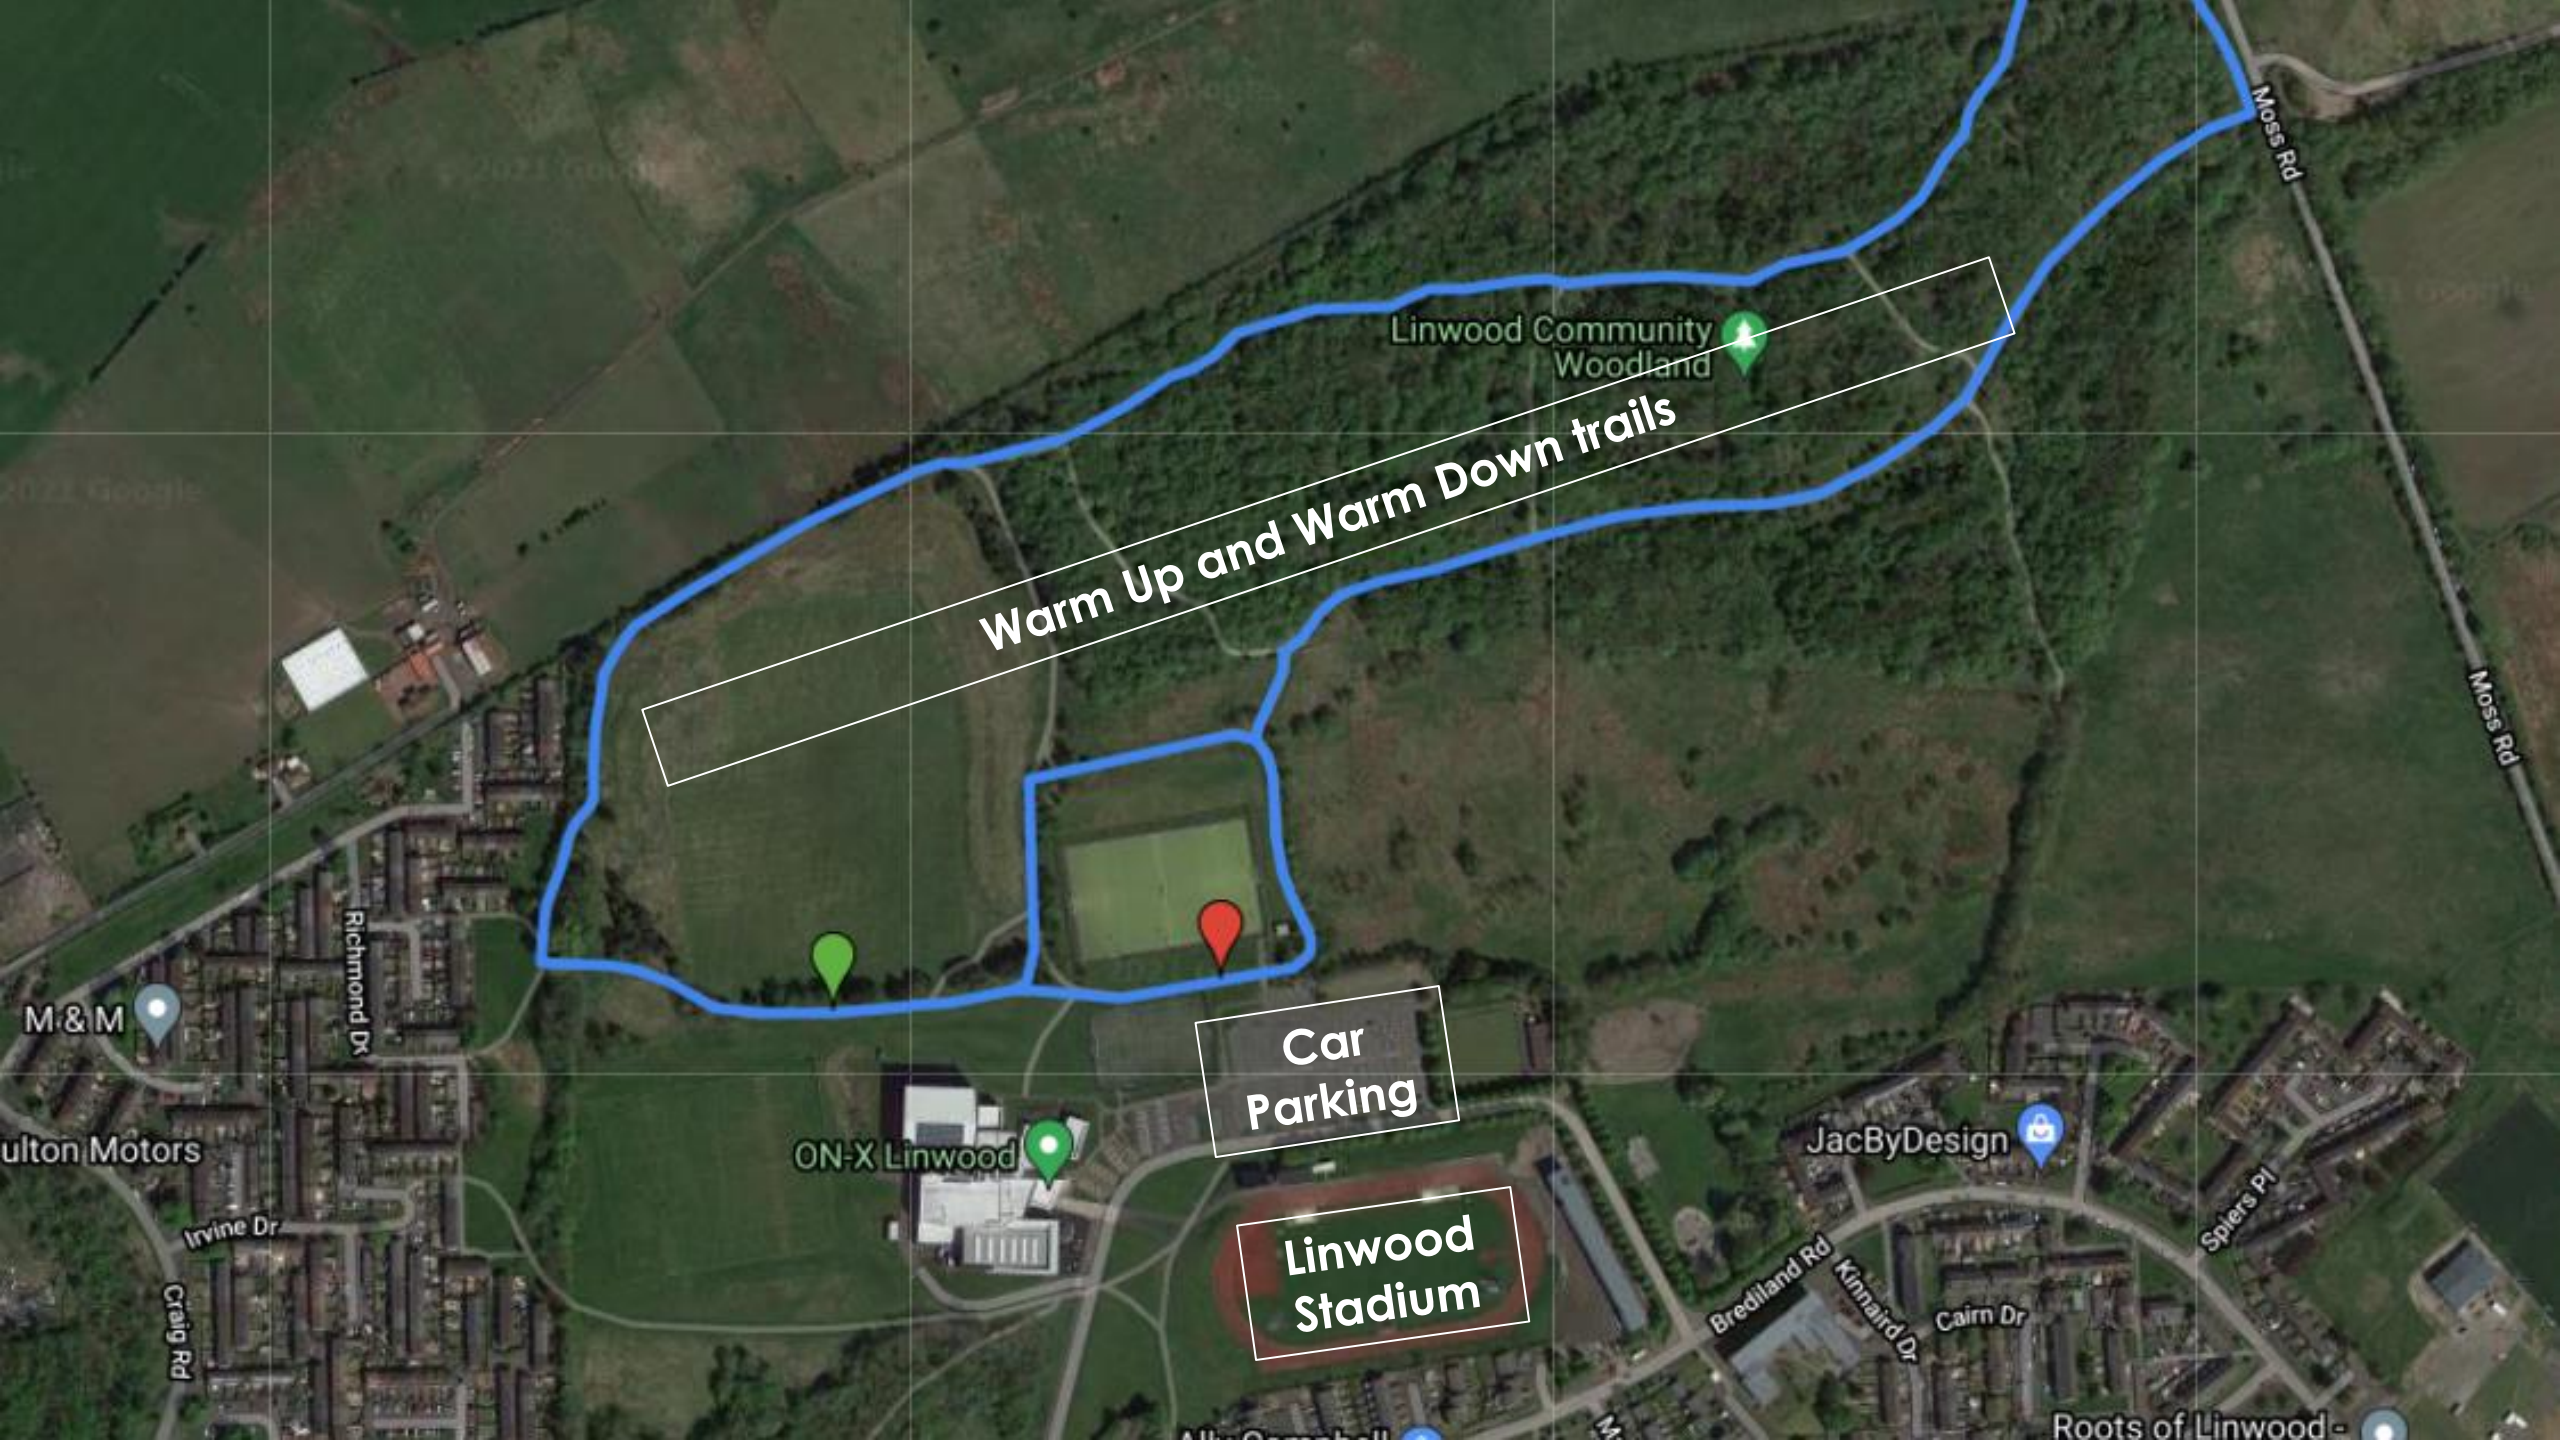

Car Parking

Registration

Entry & Exit

Kit Drop Areas

800m final warm up

3k final warm up

Toilets

Google

Irvine Dr

Craig Rd

ulton Motors

Spiers pl

Brediland Rd

Kinaird Dr

Cairn Dr

Roots of Linwood -