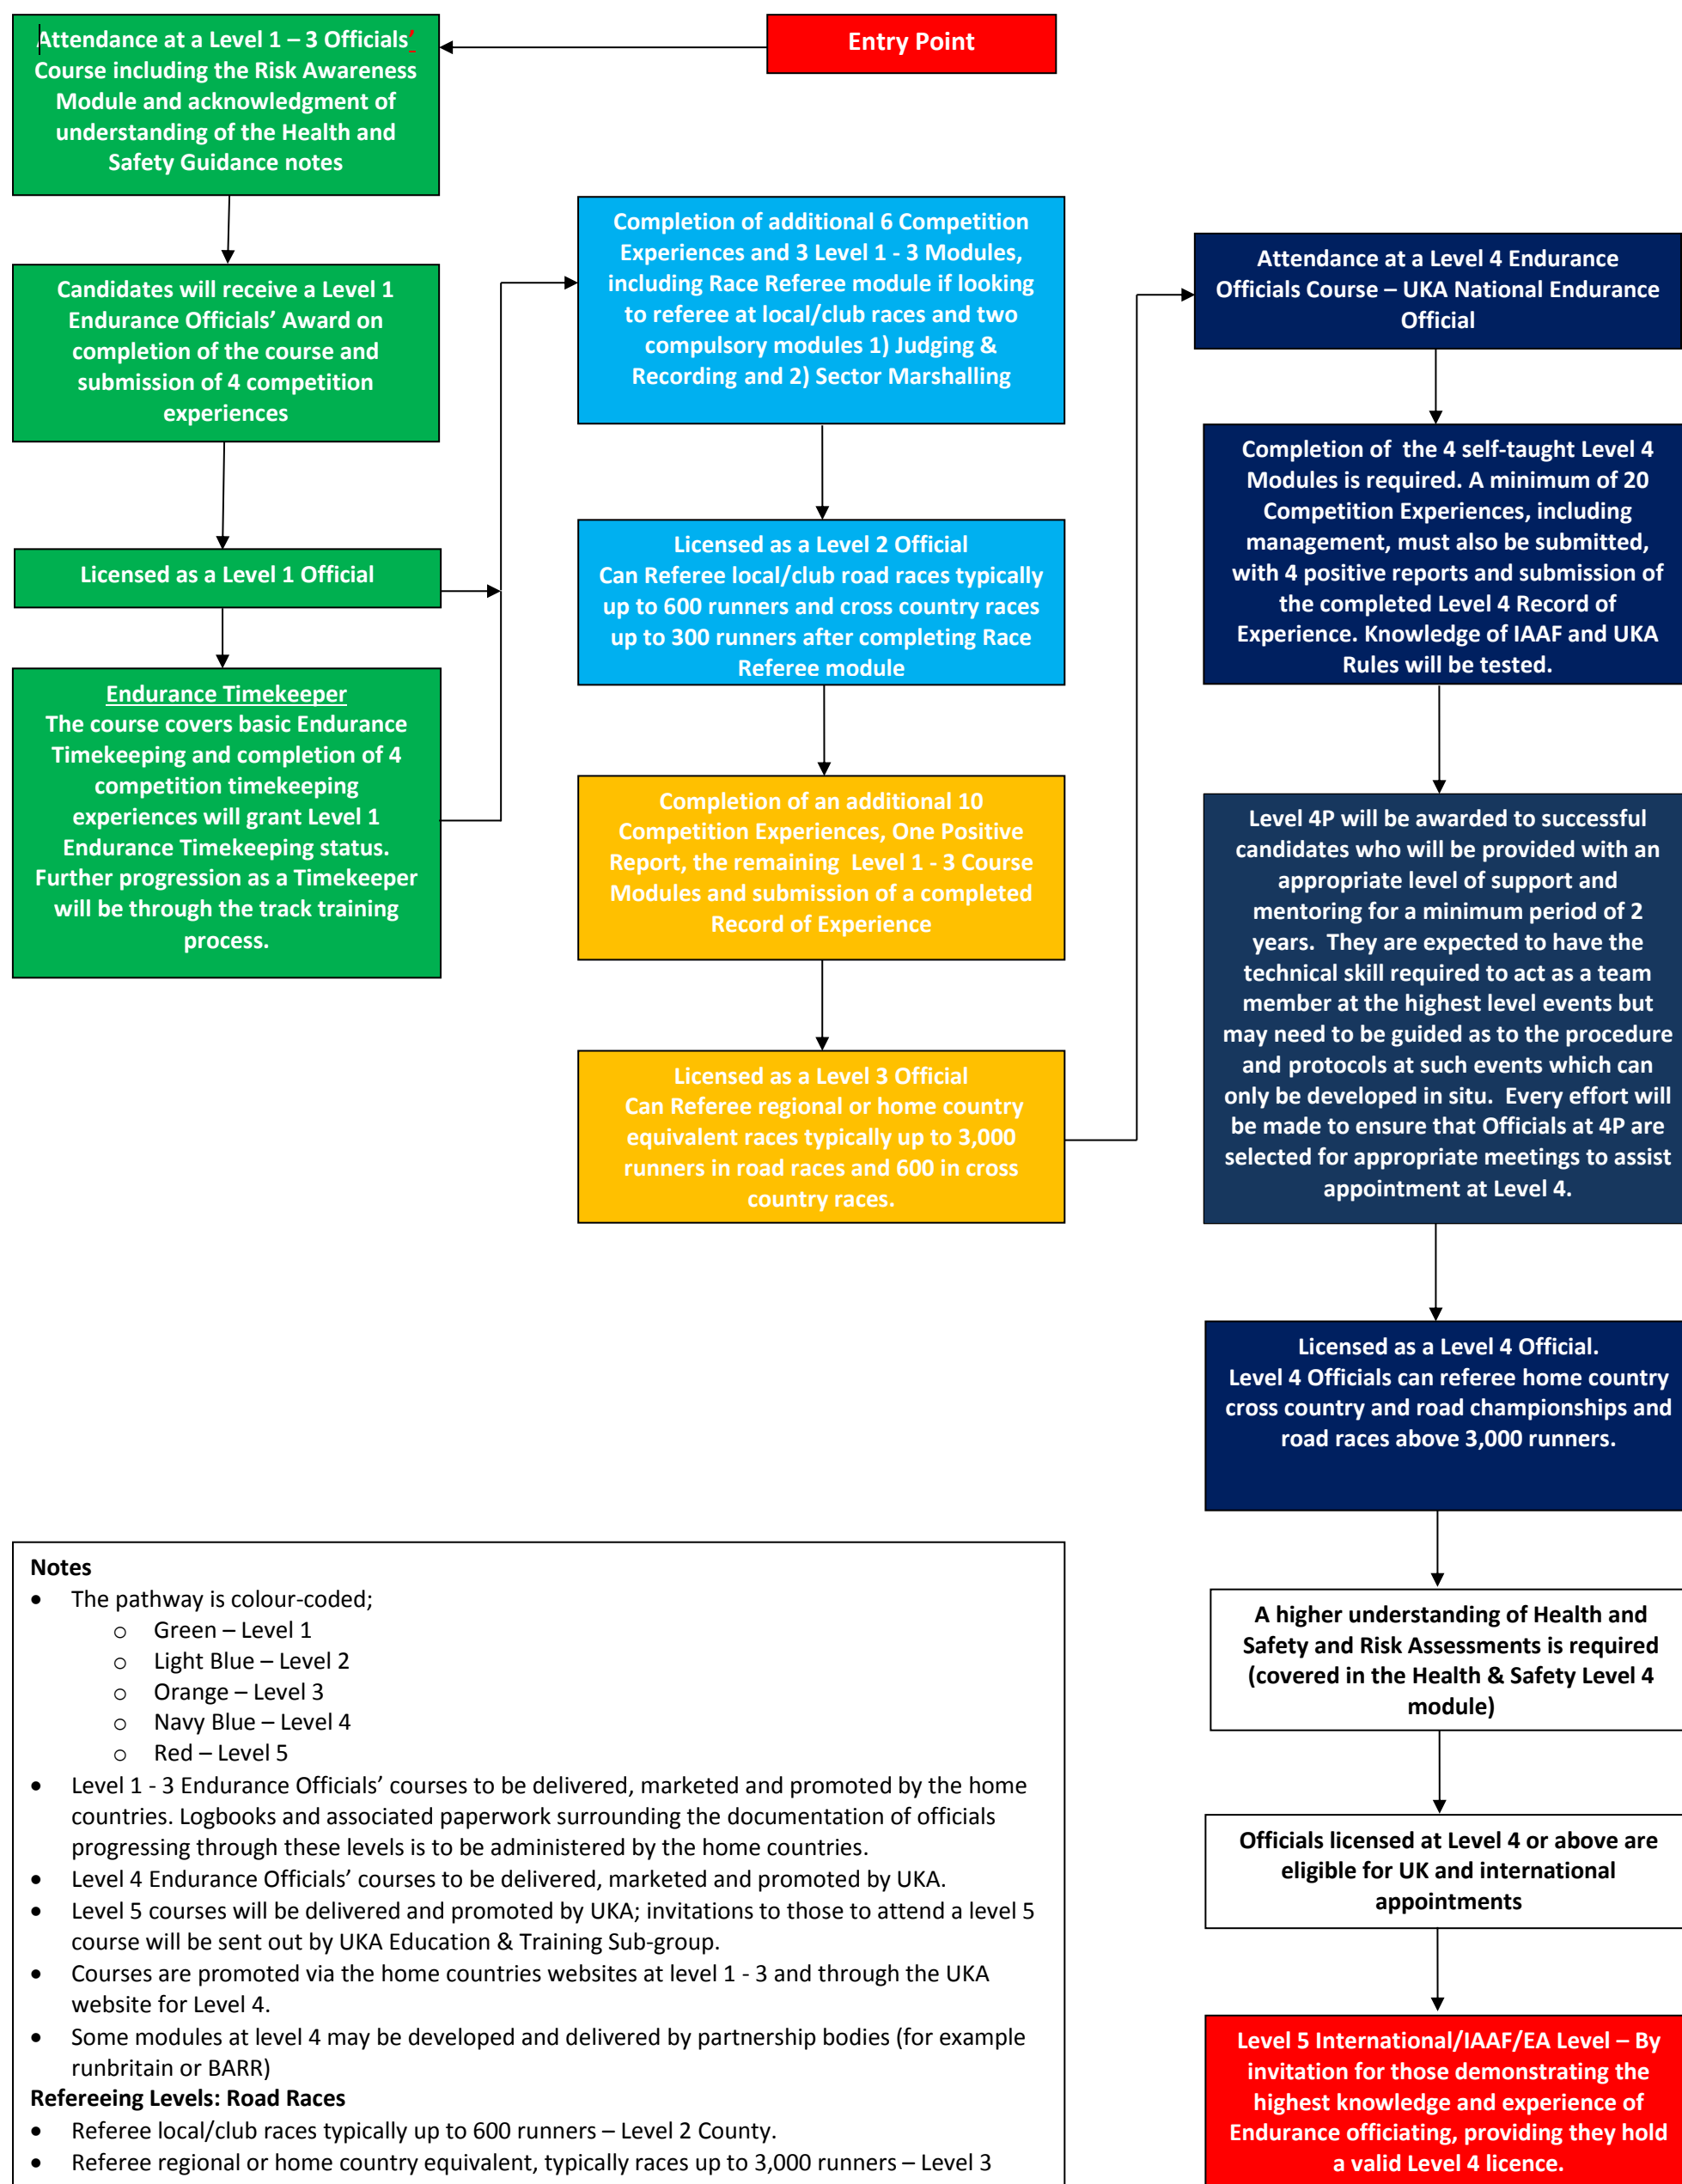

## Endurance Officials' Pathway

**Notes**

- The pathway is colour-coded;
  - Green – Level 1
  - Light Blue – Level 2
  - Orange – Level 3
  - Navy Blue – Level 4
  - Red – Level 5
- Level 1 - 3 Endurance Officials' courses to be delivered, marketed and promoted by the home countries. Logbooks and associated paperwork surrounding the documentation of officials progressing through these levels is to be administered by the home countries.
- Level 4 Endurance Officials' courses to be delivered, marketed and promoted by UKA.
- Level 5 courses will be delivered and promoted by UKA; invitations to those to attend a level 5 course will be sent out by UKA Education & Training Sub-group.
- Courses are promoted via the home countries websites at level 1 - 3 and through the UKA website for Level 4.
- Some modules at level 4 may be developed and delivered by partnership bodies (for example runbritain or BARR)

**Refereeing Levels: Road Races**

- Referee local/club races typically up to 600 runners – Level 2 County.
- Referee regional or home country equivalent, typically races up to 3,000 runners – Level 3 Regional.
- Referee home country & above plus races typically over 3,000 runners – Level 4 or above.